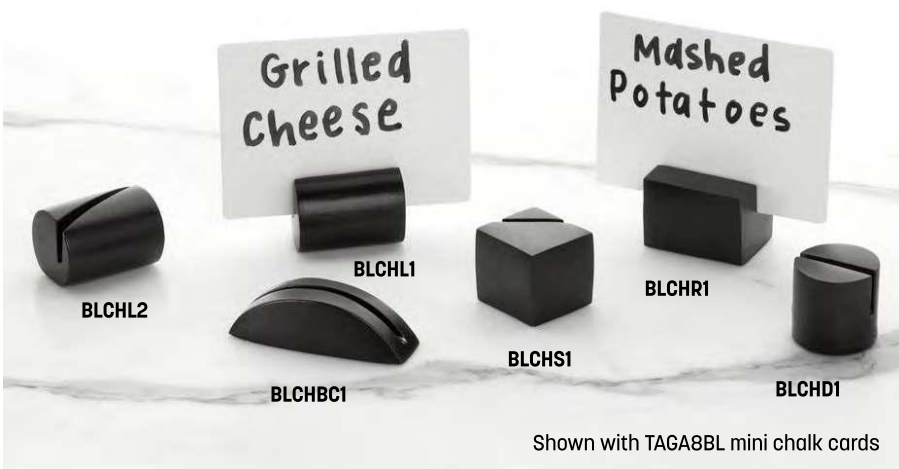

ALL SIGNS ARE DOUBLE-SIDED

Black Wood Signs

These sleek, double-sided wooden blocks make spreading the word incredibly easy.

- SIGNAS** This Area has been Sanitized Sign
3" W x 1 3/4" H
(7.6 x 4.4 cm)
- SIGNSD** Social Distancing in Effect Sign
3" W x 1 3/4" H
(7.6 x 4.4 cm)
- SIGNMR** Masks Required Sign
3" W x 1 3/4" H
(7.6 x 4.4 cm)
- SIGNSH** Please Sanitize your Hands Sign
3" W x 1 3/4" H
(7.6 x 4.4 cm)
- SIGNCO** Carry-Out Pickup Sign
3" W x 1 3/4" H
(7.6 x 4.4 cm)
- SIGNNS** Not in Service Sign
3" W x 1 3/4" H
(7.6 x 4.4 cm)

Shown with TAGA8BL mini chalk cards

Black Aluminum Card Holders

- BLCHL2** Angled Cut Cylinder
1 1/4" L x 7/8" W x 7/8" H
(3.2 x 2.2 x 2.2 cm)
- BLCHL1** Cylinder
1 1/4" L x 7/8" W x 7/8" H
(3.2 x 2.2 x 2.2 cm)
- BLCHBC1** Half Moon
2 1/8" L x 3/4" W x 3/4" H
(5.4 x 1.9 x 1.9 cm)
- BLCHS1** Angled Cut Square
7/8" Sq. (2.2 cm)
- BLCHR1** Rectangular
1" L x 1 1/4" W x 1" H
(3.2 x 2.2 x 2.2 cm)
- BLCHD1** Round
7/8" Dia. x 3/4" H
(2.2 x 1.9 cm)

Black Coffee Accessories

- BSPH2** Cylinder, 2" Dia. x 2 3/4" H
(5.1 x 7 cm)
- BPT3** Tray, 4 1/4" L x 2 1/4" W x 1" H
(10.8 x 5.7 x 2.5 cm)
- BSPT5** Square, 2" Sq. x 2 3/4" H
(5.1 x 7 cm)
- BSPH4** Rectangular, 3 1/4" L x 2 3/4" W x 1 3/4" H
(8.3 x 7 x 4.4 cm)
- BCM2** Creamer, 4 oz. (118.3 mL)
2 1/8" L x 2" W x 2 3/4" H
(5.4 x 5.1 x 7 cm)